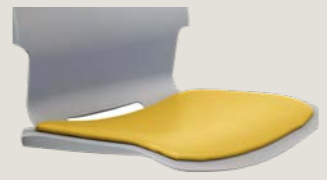

# Touch pricing

Available in 6 shell colours and 3 frame options.

## Shell Options

## Leg Options

Stacking Chair (560x820X410mm)			
Material	Code	Price	
All seat shell colours, chrome legs	145-1001	£176	
All seat shell colours, black legs	145-1007	£180	
All seat shell colours, RAL colour legs	145-1008	£185	

Bar Stool (560x1090X680mm)			
Material	Code	Price	
All seat shell colours, chrome legs	145-1002	£269	
All seat shell colours, black legs	145-1009	£274	
All seat shell colours, RAL colour legs	145-1010	£281	