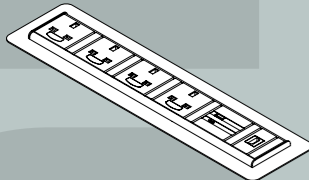

2 Person Model (2300x750x2300mm)

Shell	Code	Fabric Band 1	Fabric Band 2	Fabric Band 3
Interior/exterior, laminate band 1	100-10 (04, 05, 06)	£8,204	£8,748	£9,385
Interior/exterior, laminate band 2	100-10 (28, 29, 30)	£8,697	£9,273	£9,948
Writable paint surface	100-10 (01, 02, 03)	£10,150	£10,813	£11,180

4 Person Model (2300x1500x2300mm)

Shell	Code	Fabric Band 1	Fabric Band 2	Fabric Band 3
Interior/exterior, laminate band 1	100-10 (19, 20, 21)	£10,599	£12,031	£12,787
Interior/exterior, laminate band 2	100-10 (31, 32, 33)	£11,235	£12,753	£13,555
Writable paint surface	100-10 (16, 17, 18)	£12,744	£13,572	£14,132

All models include table, upholstered seats and upholstered interior panels

HS Code: 94036090

Snug Accessories

Power Modules		
Product Type	Code	Price
2 x UK Power Socket	601-2001	£145
2 x UK Power Socket, 2 x USB Outlet	601-2002	£458
2 x UK Power Socket, 1x HDMI & 1 x USB Outlet	601-2003	£499
4 x UK Power Socket	601-2004	£194
4 x UK Power Socket, 4 x USB Outlet	601-2005	£491
4 x UK Power Socket, 1x HDMI & 1 x USB Outlet	601-2006	£552
6M Starter Power Cable	601-2011	£40