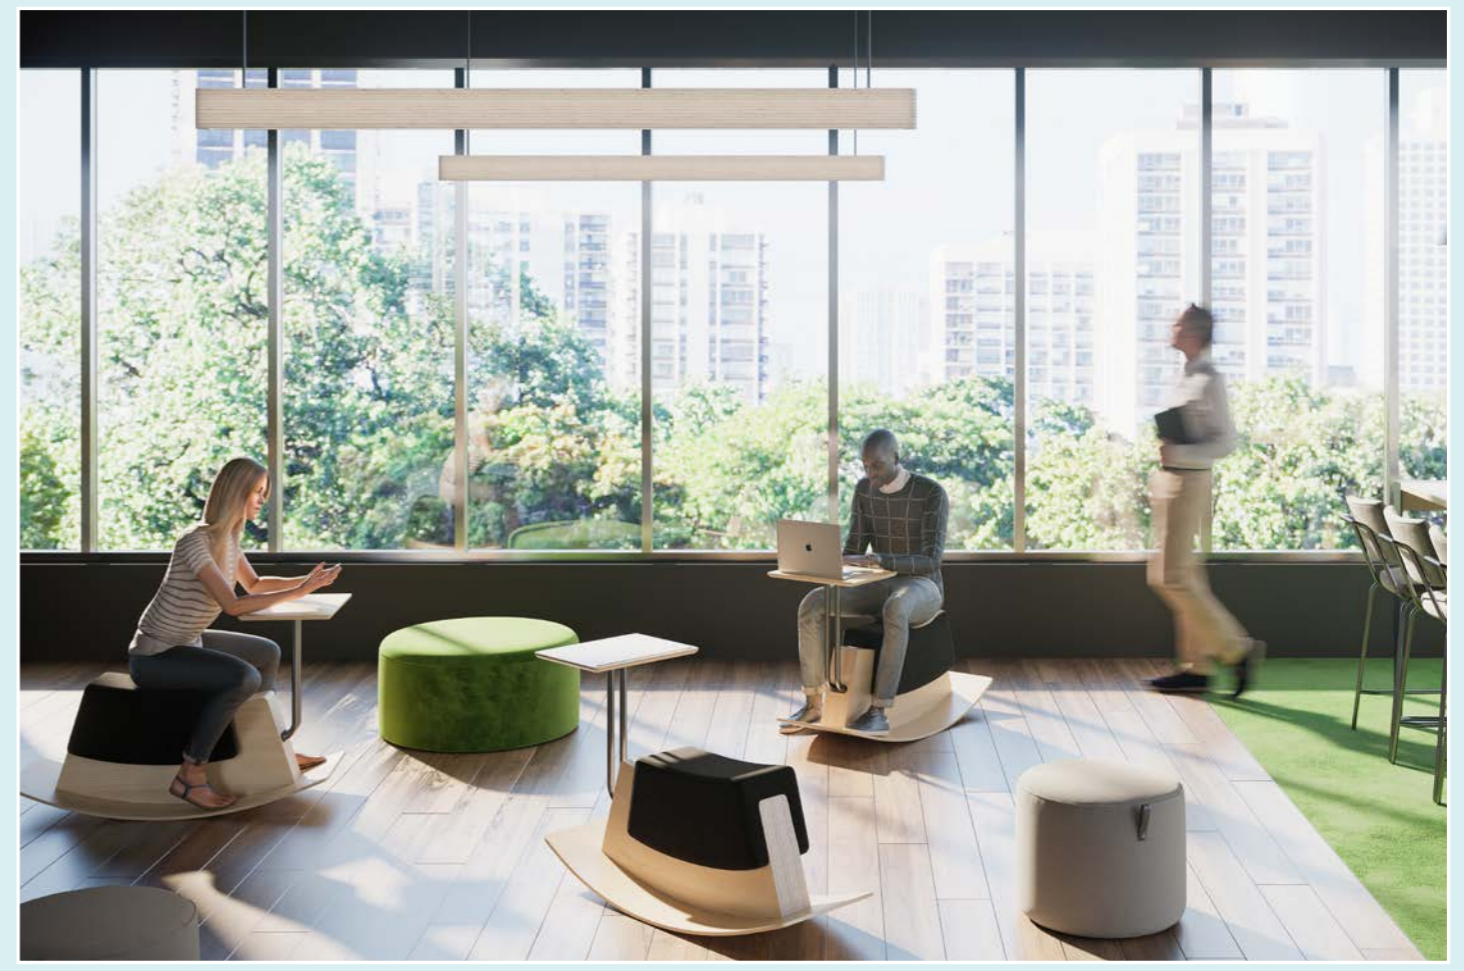

Tube Options

Rocking Workstation (1200 x 480 x 750 mm)				
Product	Code	Fabric Band 1	Fabric Band 2	Fabric Band 3
Plywhite base, anthracite tubes	116-10 (07, 08, 09)	£1,243	£1,617	£2,189
Plywhite base, RAL colour tubes	116-10 (10, 11, 12)	£1,484	£1,726	£2,329
Plywood base, anthracite tubes	116-10 (01, 02, 03)	£1,390	£1,631	£1,873
Plywood base, RAL colour tubes	116-10 (04, 05, 06)	£1,631	£1,873	£2,550

Fabric band information & options can be found on page 2
RAL colours can be found page 4

HS Code: 94036090