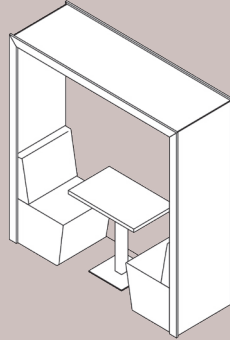

workagile

MAKING SPACES AGILE

Shack

Specifications

+44 (0)20 3904 6688

london@work-agile.com

work-agile.com

Shack size options

1 PERSON FLAT ROOF

Width: 860mm
Depth: 700mm
Height: 2100mm

2 PERSON FLAT ROOF

Width: 2000mm
Depth: 700mm
Height: 2100mm

2 PERSON PITCHED ROOF

Width: 2000mm
Depth: 700mm
Height: 2254mm

4 PERSON FLAT ROOF

Width: 2000mm
Depth: 1300mm
Height: 2100mm