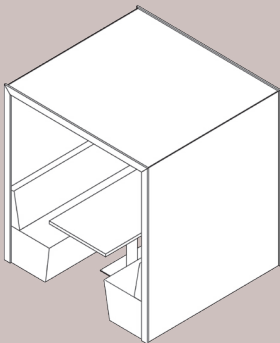

1 PERSON FLAT ROOF

Width: 860mm
Depth: 700mm
Height: 2100mm

2 PERSON FLAT ROOF

Width: 2000mm
Depth: 700mm
Height: 2100mm

2 PERSON PITCHED ROOF

Width: 2000mm
Depth: 700mm
Height: 2254mm

4 PERSON FLAT ROOF

Width: 2000mm
Depth: 1300mm
Height: 2100mm

4 PERSON PITCHED ROOF

Width: 2000mm
Depth: 1300mm
Height: 2254mm

6 PERSON FLAT ROOF

Width: 2000mm
Depth: 1900mm
Height: 2100mm

6 PERSON PITCHED ROOF

Width: 2000mm
Depth: 1900mm
Height: 2254mm

Shack spec options