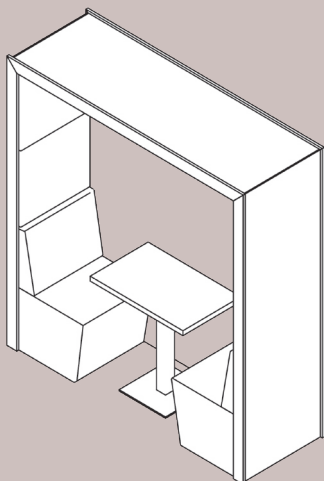

Standard

MFC, laminate or veneer internal and external panels; PIR spot lights and UK power module/USB included.

1 PERSON FLAT ROOF

1 PERSON FLAT ROOF
WITH BACK PANEL

Lux Version

Upholstered acoustic interior panels; MFC, laminate or veneer external panels; PIR spot lights and UK power module/USB included.

LUX 1 PERSON FLAT ROOF

LUX 1 PERSON FLAT ROOF
WITH BACK PANEL

Shack 2 Person flat roof options

Standard

MFC, laminate or veneer internal and external panels; PIR spot lights and UK power module/USB included.

2 PERSON FLAT ROOF

2 PERSON FLAT ROOF
WITH BACK PANEL

Lux Version

Upholstered acoustic interior panels; MFC, laminate or veneer external panels; PIR spot lights and UK power module/USB included.

LUX 2 PERSON FLAT ROOF

LUX 2 PERSON FLAT ROOF
WITH BACK PANEL

Shack 2 Person pitched roof options

Standard

MFC, laminate or veneer internal and external panels; PIR spot lights and UK power module/USB included.

2 PERSON PITCHED
ROOF