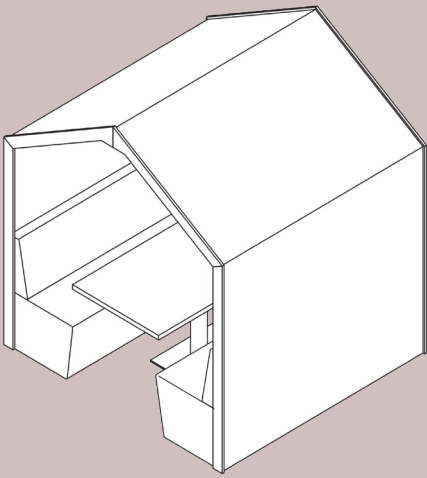

Shack 6 Person pitched roof options

Standard

MFC, laminate or veneer internal and external panels; PIR spot lights and UK power module/USB included.

6 PERSON PITCHED
ROOF