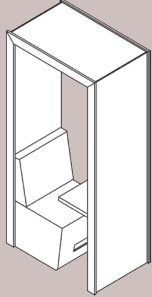

workagile

MAKING SPACES AGILE

Shack

Specifications

+44 (0)20 3904 6688

london@work-agile.com

work-agile.com

Shack size options