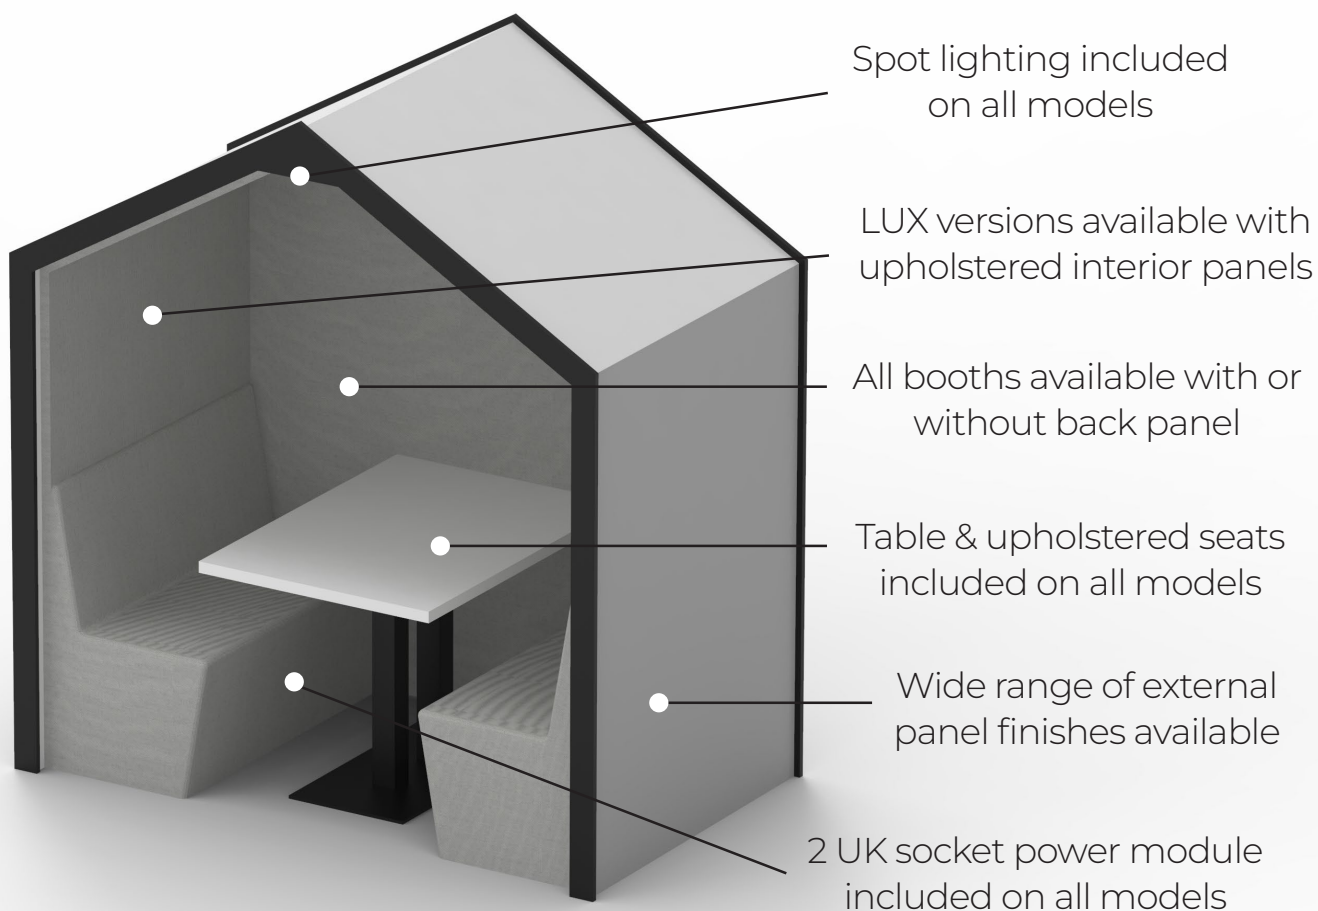

Internal Panel Options

Available with MFC, laminate or veneer panels (Standard) or upholstered panels (Lux) on the internal surfaces of the shack.

Standard

MFC, laminate or veneer panels internally and externally.

Lux Version

Premium acoustic upholstered internal panels, MFC, laminate or veneer external panels.

Back Panel Options

All Shacks are available with a full back panel, which is upholstered as standard. Back panels also available media ready, complete with a screen mount and cable channels.

No Back Panel

With Upholstered Back Panel
(media ready option also available)

Shack spec options

Look closely and you'll see the attention to detail that goes into all our products - there are also a wide range of spec options available including back panels and upholstered interior panels.

Shack accessories

PIR spot lighting and power module (2 UK sockets and USB) as standard with all shacks, other lighting and power options including the below and more available as optional extras.

Shack 1 Person flat roof options