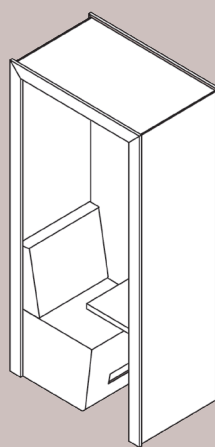

Shack accessories

PIR spot lighting and power module (2 UK sockets and USB) as standard with all shacks, other lighting and power options including the below and more available as optional extras.

Shack 1 Person flat roof options

Standard

MFC, laminate or veneer internal and external panels; PIR spot lights and UK power module/USB included.

1 PERSON FLAT ROOF

1 PERSON FLAT ROOF
WITH BACK PANEL

Lux Version

Upholstered acoustic interior panels; MFC, laminate or veneer external panels; PIR spot lights and UK power module/USB included.

LUX 1 PERSON FLAT ROOF

LUX 1 PERSON FLAT ROOF
WITH BACK PANEL

Shack 2 Person flat roof options

Standard

MFC, laminate or veneer internal and external panels; PIR spot lights and UK power module/USB included.