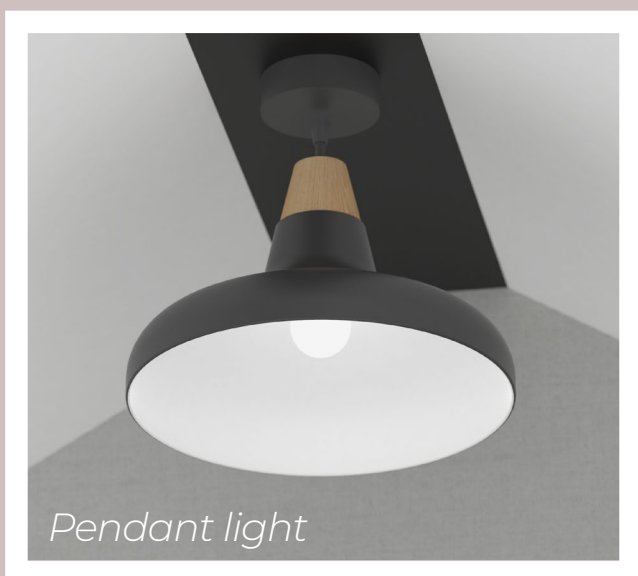

Shack accessories

PIR spot lighting and power module (2 UK sockets and USB) as standard with all shacks, other lighting and power options including the below and more available as optional extras.

Shack 1 Person flat roof options