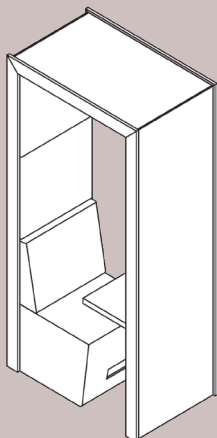

Shack accessories

PIR spot lighting and power module (2 UK sockets and USB) as standard with all shacks, other lighting and power options including the below and more available as optional extras.

Shack 1 Person flat roof options

Standard

MFC, laminate or veneer internal and external panels; PIR spot lights and UK power module/USB included.

1 PERSON FLAT ROOF

1 PERSON FLAT ROOF
WITH BACK PANEL

Lux Version

Upholstered acoustic interior panels; MFC, laminate or veneer external panels; PIR spot lights and UK power module/USB included.

LUX 1 PERSON FLAT ROOF

LUX 1 PERSON FLAT ROOF
WITH BACK PANEL

Shack 2 Person flat roof options

Standard

MFC, laminate or veneer internal and external panels; PIR spot lights and UK power module/USB included.