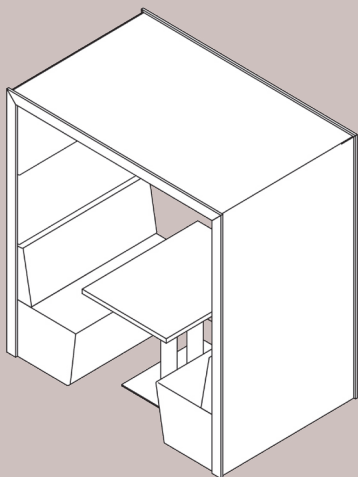

LUX 4 PERSON FLAT ROOF