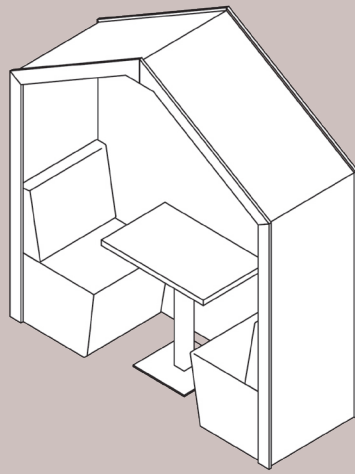

2 PERSON FLAT ROOF

2 PERSON FLAT ROOF
WITH BACK PANEL

Lux Version

Upholstered acoustic interior panels; MFC, laminate or veneer external panels; PIR spot lights and UK power module/USB included.

LUX 2 PERSON FLAT ROOF

LUX 2 PERSON FLAT ROOF
WITH BACK PANEL

Shack 2 Person pitched roof options

Standard

MFC, laminate or veneer internal and external panels; PIR spot lights and UK power module/USB included.

2 PERSON PITCHED
ROOF

2 PERSON PITCHED
ROOF WITH BACK PANEL

Lux Version

Upholstered acoustic interior panels; MFC, laminate or veneer external panels; PIR spot lights and UK power module/USB included.

LUX 2 PERSON PITCHED
ROOF