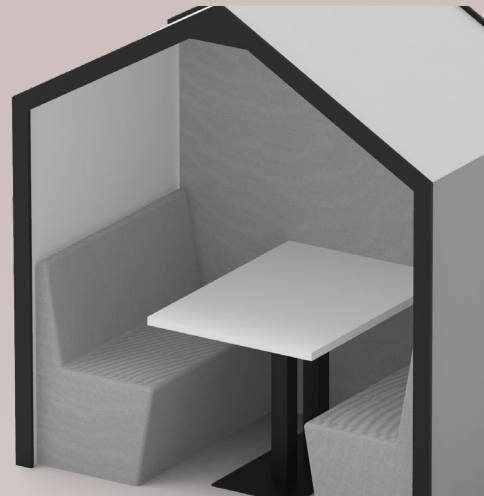

4 PERSON PITCHED ROOF

Width: 2000mm
Depth: 1300mm
Height: 2254mm

6 PERSON FLAT ROOF

Width: 2000mm
Depth: 1900mm
Height: 2100mm

6 PERSON PITCHED ROOF

Width: 2000mm
Depth: 1900mm
Height: 2254mm

Shack spec options

Internal Panel Options

Available with MFC, laminate or veneer panels (Standard) or upholstered panels (Lux) on the internal surfaces of the shack.

Standard

MFC, laminate or veneer panels internally and externally.

Lux Version

Premium acoustic upholstered internal panels, MFC, laminate or veneer external panels.

Back Panel Options

All Shacks are available with a full back panel, which is upholstered as standard. Back panels also available media ready, complete with a screen mount and cable channels.

No Back Panel

With Upholstered Back Panel
(media ready option also available)

Shack spec options

Look closely and you'll see the attention to detail that goes into all our products - there are also a wide range of spec options available including back panels and upholstered interior panels.