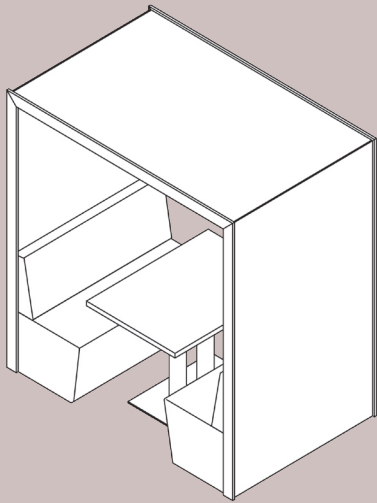

LUX 2 PERSON FLAT ROOF
WITH BACK PANEL

Shack 2 Person pitched roof options

Standard

MFC, laminate or veneer internal and external panels; PIR spot lights and UK power module/USB included.

2 PERSON PITCHED
ROOF

2 PERSON PITCHED
ROOF WITH BACK PANEL

Lux Version

Upholstered acoustic interior panels; MFC, laminate or veneer external panels; PIR spot lights and UK power module/USB included.

LUX 2 PERSON PITCHED
ROOF

LUX 2 PERSON PITCHED
ROOF WITH BACK PANEL

Shack 4 Person flat roof options

Standard

MFC, laminate or veneer internal and external panels; PIR spot lights and UK power module/USB included.

4 PERSON FLAT ROOF