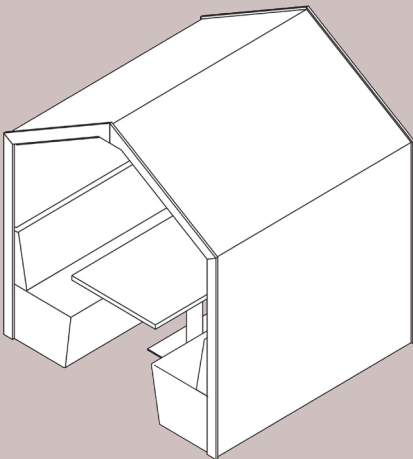

Standard

MFC, laminate or veneer internal and external panels; PIR spot lights and UK power module/USB included.

6 PERSON PITCHED
ROOF

6 PERSON PITCHED
ROOF WITH BACK PANEL

Lux Version

Upholstered acoustic interior panels; MFC, laminate or veneer external panels; PIR spot lights and UK power module/USB included.