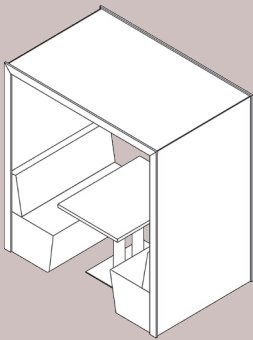

1 PERSON FLAT ROOF

Width: 860mm
Depth: 700mm
Height: 2100mm

2 PERSON FLAT ROOF

Width: 2000mm
Depth: 700mm
Height: 2100mm

2 PERSON PITCHED ROOF

Width: 2000mm
Depth: 700mm
Height: 2254mm

4 PERSON FLAT ROOF

Width: 2000mm
Depth: 1300mm
Height: 2100mm

4 PERSON PITCHED ROOF

Width: 2000mm
Depth: 1300mm
Height: 2254mm

6 PERSON FLAT ROOF

Width: 2000mm
Depth: 1900mm
Height: 2100mm

6 PERSON PITCHED ROOF

Width: 2000mm
Depth: 1900mm
Height: 2254mm

Shack spec options