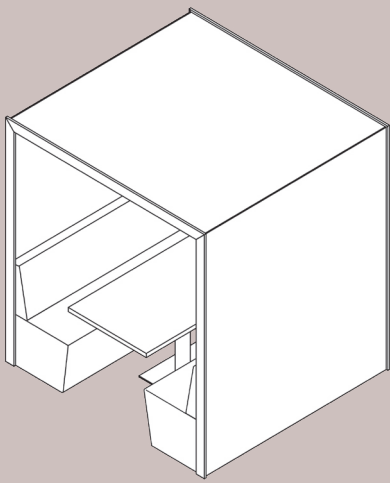

Shack 4 Person pitched roof options

Standard

MFC, laminate or veneer internal and external panels; PIR spot lights and UK power module/USB included.

4 PERSON PITCHED
ROOF

4 PERSON PITCHED
ROOF WITH BACK PANEL

Lux Version

Upholstered acoustic interior panels; MFC, laminate or veneer external panels; PIR spot lights and UK power module/USB included.

LUX 4 PERSON PITCHED
ROOF

LUX 4 PERSON PITCHED
ROOF WITH BACK PANEL

Shack 6 Person flat roof options

Standard

MFC, laminate or veneer internal and external panels; PIR spot lights and UK power module/USB included.

6 PERSON FLAT ROOF

6 PERSON FLAT ROOF
WITH BACK PANEL

Lux Version