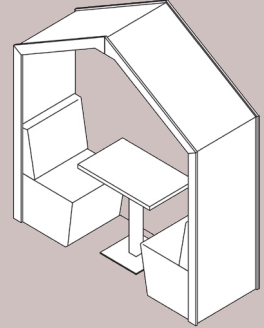

workagile

MAKING SPACES AGILE

Shack

Specifications

+44 (0)20 3904 6688

london@work-agile.com

work-agile.com

Shack size options

1 PERSON FLAT ROOF

Width: 860mm
Depth: 700mm
Height: 2100mm

2 PERSON FLAT ROOF

Width: 2000mm
Depth: 700mm
Height: 2100mm

2 PERSON PITCHED ROOF

Width: 2000mm
Depth: 700mm
Height: 2254mm

4 PERSON FLAT ROOF

Width: 2000mm
Depth: 1300mm
Height: 2100mm

4 PERSON PITCHED ROOF

Width: 2000mm
Depth: 1300mm
Height: 2254mm

6 PERSON FLAT ROOF

Width: 2000mm
Depth: 1900mm
Height: 2100mm

6 PERSON PITCHED ROOF

Width: 2000mm
Depth: 1900mm
Height: 2254mm

Shack spec options