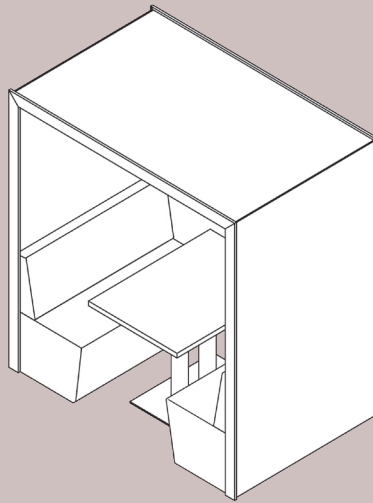

LUX 2 PERSON PITCHED
ROOF WITH BACK PANEL

Shack 4 Person flat roof options

Standard

MFC, laminate or veneer internal and external panels; PIR spot lights and UK power module/USB included.

4 PERSON FLAT ROOF

Shack 4 Person pitched roof options

Standard

MFC, laminate or veneer internal and external panels; PIR spot lights and UK power module/USB included.

4 PERSON PITCHED
ROOF

4 PERSON PITCHED
ROOF WITH BACK PANEL