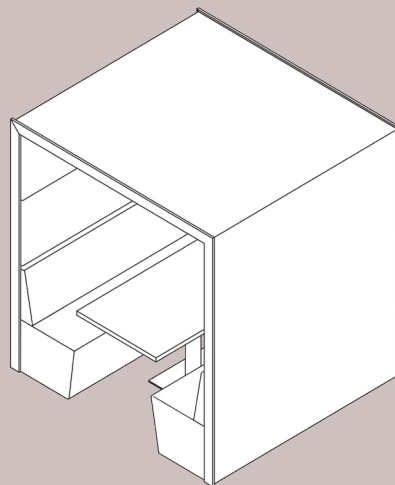

Shack 6 Person flat roof options

Standard

MFC, laminate or veneer internal and external panels; PIR spot lights and UK power module/USB included.

6 PERSON FLAT ROOF

6 PERSON FLAT ROOF
WITH BACK PANEL

Lux Version

Upholstered acoustic interior panels; MFC, laminate or veneer external panels; PIR spot lights and UK power module/USB included.

LUX 6 PERSON FLAT ROOF

LUX 6 PERSON FLAT ROOF
WITH BACK PANEL

Shack 6 Person pitched roof options