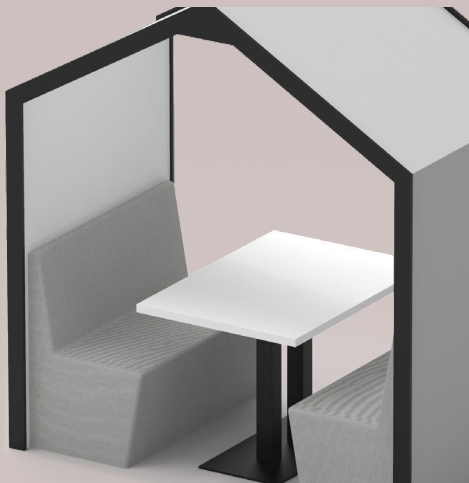

4 PERSON PITCHED ROOF

Width: 2000mm
Depth: 1300mm
Height: 2254mm

6 PERSON FLAT ROOF

Width: 2000mm
Depth: 1900mm
Height: 2100mm

6 PERSON PITCHED ROOF

Width: 2000mm
Depth: 1900mm
Height: 2254mm

Shack spec options

Internal Panel Options

Available with MFC, laminate or veneer panels (Standard) or upholstered panels (Lux) on the internal surfaces of the shack.

Standard

MFC, laminate or veneer panels internally and externally.

Lux Version

Premium acoustic upholstered internal panels, MFC, laminate or veneer external panels.

Back Panel Options

All Shacks are available with a full back panel, which is upholstered as standard. Back panels also available media ready, complete with a screen mount and cable channels.