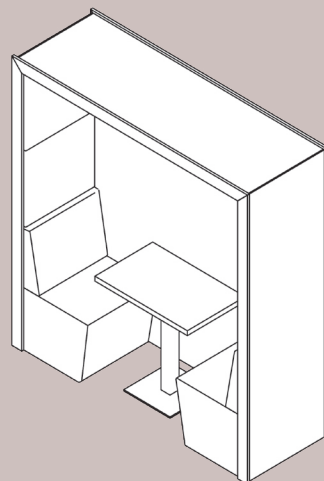

LUX 1 PERSON FLAT ROOF

LUX 1 PERSON FLAT ROOF
WITH BACK PANEL

Shack 2 Person flat roof options

Standard

MFC, laminate or veneer internal and external panels; PIR spot lights and UK power module/USB included.

2 PERSON FLAT ROOF

2 PERSON FLAT ROOF
WITH BACK PANEL

Lux Version

Upholstered acoustic interior panels; MFC, laminate or veneer external panels; PIR spot lights and UK power module/USB included.

LUX 2 PERSON FLAT ROOF

LUX 2 PERSON FLAT ROOF
WITH BACK PANEL

Shack 2 Person pitched roof options

Standard

MFC, laminate or veneer internal and external panels; PIR spot lights and UK power module/USB included.

2 PERSON PITCHED
ROOF