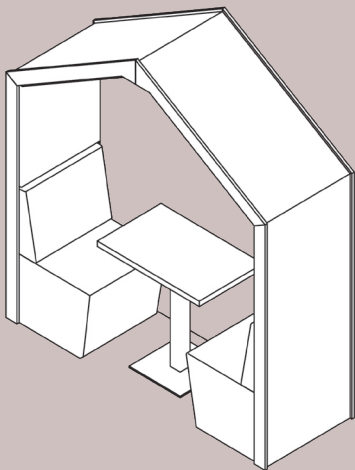

2 PERSON FLAT ROOF

2 PERSON FLAT ROOF
WITH BACK PANEL

Lux Version

Upholstered acoustic interior panels; MFC, laminate or veneer external panels; PIR spot lights and UK power module/USB included.

LUX 2 PERSON FLAT ROOF

LUX 2 PERSON FLAT ROOF
WITH BACK PANEL

Shack 2 Person pitched roof options

Standard

MFC, laminate or veneer internal and external panels; PIR spot lights and UK power module/USB included.

2 PERSON PITCHED
ROOF

2 PERSON PITCHED
ROOF WITH BACK PANEL

Lux Version

Upholstered acoustic interior panels; MFC, laminate or veneer external panels; PIR spot lights and UK power module/USB included.

LUX 2 PERSON PITCHED
ROOF