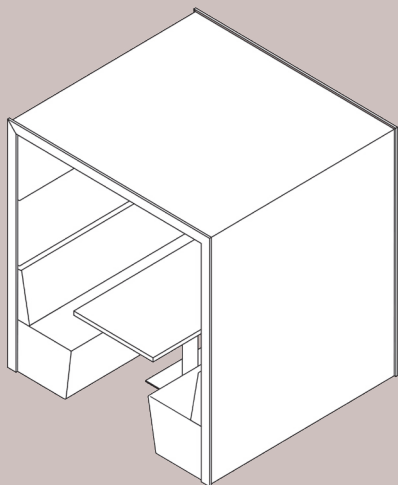

LUX 6 PERSON FLAT ROOF