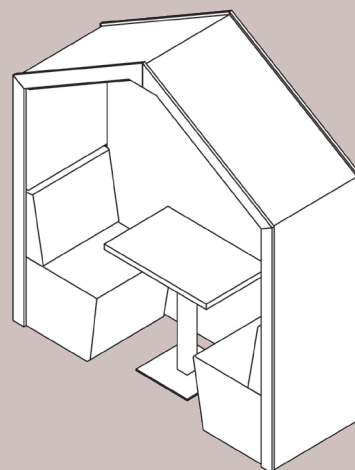

LUX 2 PERSON FLAT ROOF
WITH BACK PANEL

Shack 2 Person pitched roof options

Standard

MFC, laminate or veneer internal and external panels; PIR spot lights and UK power module/USB included.

2 PERSON PITCHED
ROOF

2 PERSON PITCHED
ROOF WITH BACK PANEL

Lux Version

Upholstered acoustic interior panels; MFC, laminate or veneer external panels; PIR spot lights and UK power module/USB included.

LUX 2 PERSON PITCHED
ROOF