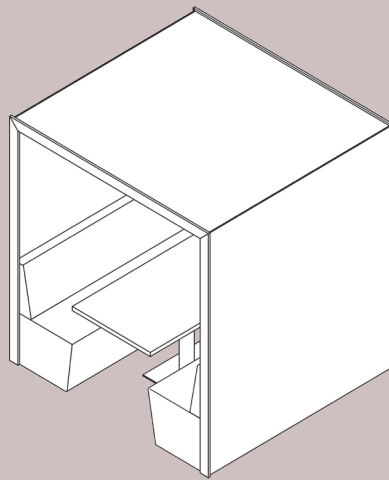

Shack 4 Person pitched roof options

Standard

MFC, laminate or veneer internal and external panels; PIR spot lights and UK power module/USB included.

4 PERSON PITCHED
ROOF

4 PERSON PITCHED
ROOF WITH BACK PANEL

Lux Version

Upholstered acoustic interior panels; MFC, laminate or veneer external panels; PIR spot lights and UK power module/USB included.

LUX 4 PERSON PITCHED
ROOF

LUX 4 PERSON PITCHED
ROOF WITH BACK PANEL

Shack 6 Person flat roof options

Standard

MFC, laminate or veneer internal and external panels; PIR spot lights and UK power module/USB included.

6 PERSON FLAT ROOF

6 PERSON FLAT ROOF
WITH BACK PANEL

Lux Version