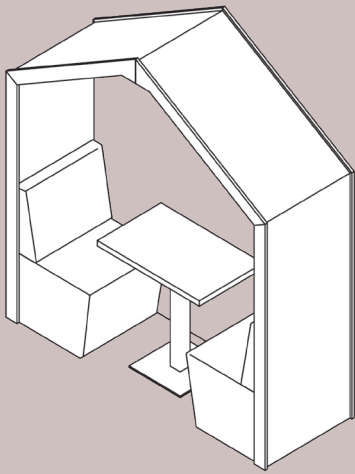

LUX 1 PERSON FLAT ROOF

LUX 1 PERSON FLAT ROOF
WITH BACK PANEL

Shack 2 Person flat roof options

Standard

MFC, laminate or veneer internal and external panels; PIR spot lights and UK power module/USB included.

2 PERSON FLAT ROOF

2 PERSON FLAT ROOF
WITH BACK PANEL

Lux Version

Upholstered acoustic interior panels; MFC, laminate or veneer external panels; PIR spot lights and UK power module/USB included.

LUX 2 PERSON FLAT ROOF

LUX 2 PERSON FLAT ROOF
WITH BACK PANEL

Shack 2 Person pitched roof options

Standard

MFC, laminate or veneer internal and external panels; PIR spot lights and UK power module/USB included.

2 PERSON PITCHED
ROOF