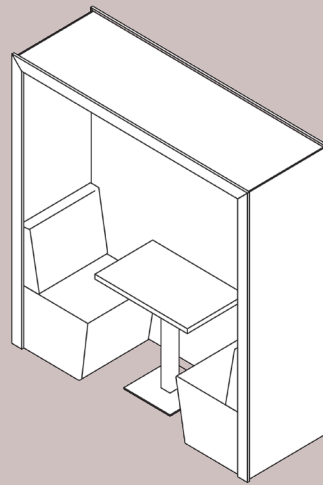

Standard

MFC, laminate or veneer internal and external panels; PIR spot lights and UK power module/USB included.

1 PERSON FLAT ROOF

1 PERSON FLAT ROOF
WITH BACK PANEL

Lux Version

Upholstered acoustic interior panels; MFC, laminate or veneer external panels; PIR spot lights and UK power module/USB included.

LUX 1 PERSON FLAT ROOF

LUX 1 PERSON FLAT ROOF
WITH BACK PANEL

Shack 2 Person flat roof options

Standard

MFC, laminate or veneer internal and external panels; PIR spot lights and UK power module/USB included.

2 PERSON FLAT ROOF

2 PERSON FLAT ROOF
WITH BACK PANEL

Lux Version

Upholstered acoustic interior panels; MFC, laminate or veneer external panels; PIR spot lights and UK power module/USB included.

LUX 2 PERSON FLAT ROOF

LUX 2 PERSON FLAT ROOF
WITH BACK PANEL

Shack 2 Person pitched roof options

Standard

MFC, laminate or veneer internal and external panels; PIR spot lights and UK power module/USB included.

2 PERSON PITCHED
ROOF