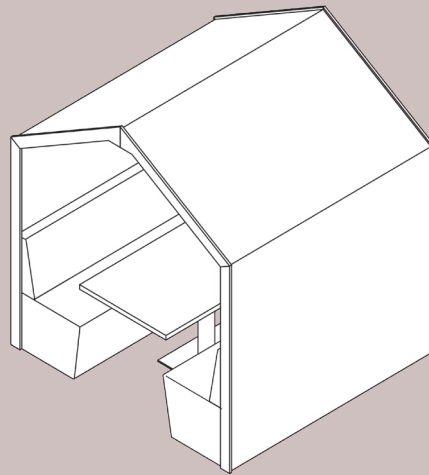

6 PERSON PITCHED
ROOF WITH BACK PANEL

Lux Version

Upholstered acoustic interior panels; MFC, laminate or veneer external panels; PIR spot lights and UK power module/USB included.