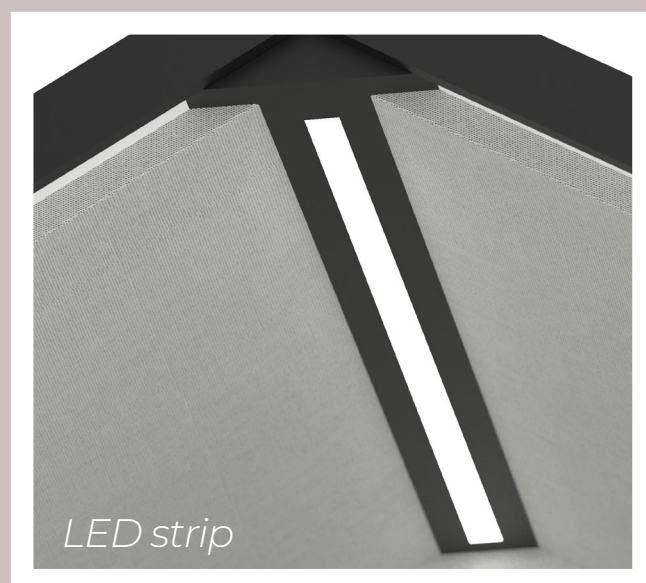

Shack accessories

PIR spot lighting and power module (2 UK sockets and USB) as standard with all shacks, other lighting and power options including the below and more available as optional extras.

Shack 1 Person flat roof options