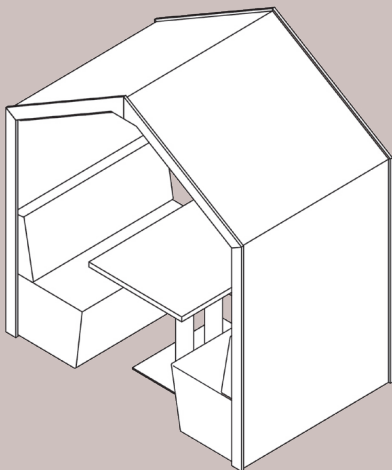

LUX 4 PERSON PITCHED
ROOF