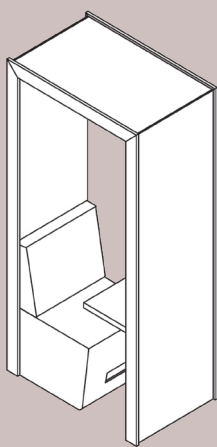

Shack accessories

PIR spot lighting and power module (2 UK sockets and USB) as standard with all shacks, other lighting and power options including the below and more available as optional extras.

Shack 1 Person flat roof options

Standard

MFC, laminate or veneer internal and external panels; PIR spot lights and UK power module/USB included.

1 PERSON FLAT ROOF

1 PERSON FLAT ROOF
WITH BACK PANEL

Lux Version

Upholstered acoustic interior panels; MFC, laminate or veneer external panels; PIR spot lights and UK power module/USB included.

LUX 1 PERSON FLAT ROOF

LUX 1 PERSON FLAT ROOF
WITH BACK PANEL

Shack 2 Person flat roof options

Standard

MFC, laminate or veneer internal and external panels; PIR spot lights and UK power module/USB included.