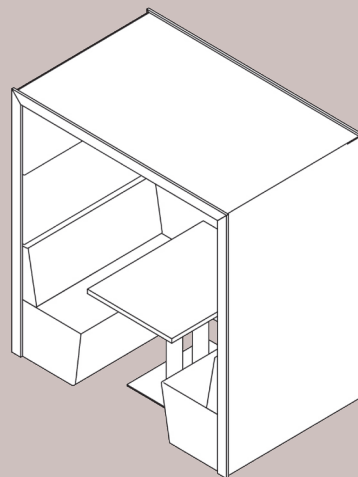

LUX 4 PERSON FLAT ROOF
WITH BACK PANEL