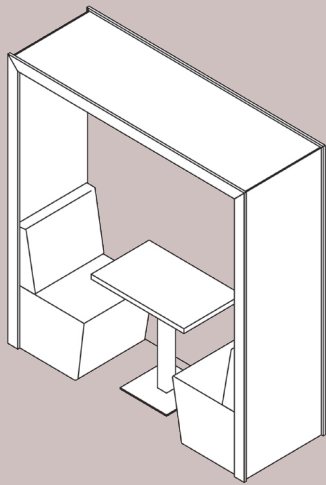

Standard

MFC, laminate or veneer internal and external panels; PIR spot lights and UK power module/USB included.

1 PERSON FLAT ROOF

1 PERSON FLAT ROOF
WITH BACK PANEL

Lux Version

Upholstered acoustic interior panels; MFC, laminate or veneer external panels; PIR spot lights and UK power module/USB included.

LUX 1 PERSON FLAT ROOF

LUX 1 PERSON FLAT ROOF
WITH BACK PANEL

Shack 2 Person flat roof options

Standard

MFC, laminate or veneer internal and external panels; PIR spot lights and UK power module/USB included.

2 PERSON FLAT ROOF

2 PERSON FLAT ROOF
WITH BACK PANEL

Lux Version

Upholstered acoustic interior panels; MFC, laminate or veneer external panels; PIR spot lights and UK power module/USB included.

LUX 2 PERSON FLAT ROOF

LUX 2 PERSON FLAT ROOF
WITH BACK PANEL

Shack 2 Person pitched roof options

Standard

MFC, laminate or veneer internal and external panels; PIR spot lights and UK power module/USB included.

2 PERSON PITCHED
ROOF