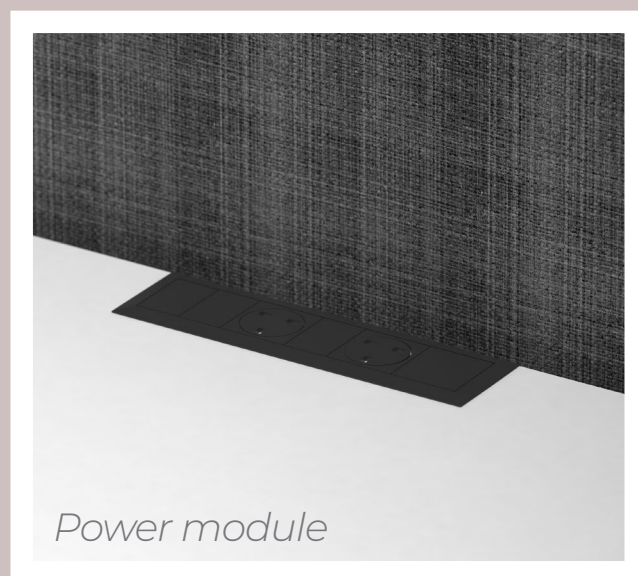

Shack accessories

PIR spot lighting and power module (2 UK sockets and USB) as standard with all shacks, other lighting and power options including the below and more available as optional extras.

Shack 1 Person flat roof options