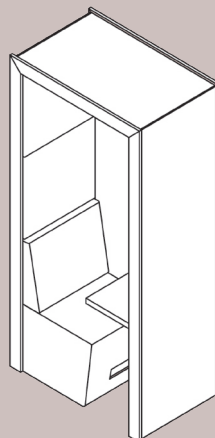

Shack accessories

PIR spot lighting and power module (2 UK sockets and USB) as standard with all shacks, other lighting and power options including the below and more available as optional extras.

Shack 1 Person flat roof options

Standard

MFC, laminate or veneer internal and external panels; PIR spot lights and UK power module/USB included.

1 PERSON FLAT ROOF

1 PERSON FLAT ROOF
WITH BACK PANEL

Lux Version

Upholstered acoustic interior panels; MFC, laminate or veneer external panels; PIR spot lights and UK power module/USB included.

LUX 1 PERSON FLAT ROOF

LUX 1 PERSON FLAT ROOF
WITH BACK PANEL

Shack 2 Person flat roof options

Standard

MFC, laminate or veneer internal and external panels; PIR spot lights and UK power module/USB included.