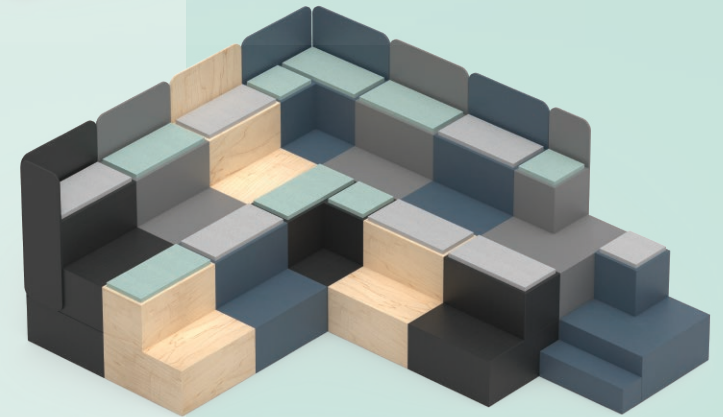

'Unlimited configurations that can create a truly agile space'

1

Modules Used:

- Module 6 x5
- Module 6.1 x5
- Double Seat Pad x10

MIDNIGHT

URBAN

Camira Blazer,
Silverdale

Camira Blazer,
Stanford

Overall Configuration Dimensions

1350mm(W) x 900mm(H) x 4500mm(D)

Huddlebox Configuration 1

Code	Product	Material	Color	Unit Price	QTY	Total
113-2027	Module 6	Standard Colourthrough Fibreboard	Midnight	£1,535	2	£3,070
113-2027	Module 6	Standard Colourthrough Fibreboard	Urban	£1,535	3	£4,605
113-2027-.6.1	Module 6.1	Standard Colourthrough Fibreboard	Midnight	£1,535	2	£3,070
113-2027-.6.1	Module 6.1	Standard Colourthrough Fibreboard	Urban	£1,535	3	£4,605
113-1130	Double Seat Pad	Fabric Band 2	Camira Blazer, Silverdale	£330	5	£1,650
113-1130	Double Seat Pad	Fabric Band 2	Camira Blazer, Stanford	£330	5	£1,650
			CONFIGURATION TOTAL PRICE £18,650			