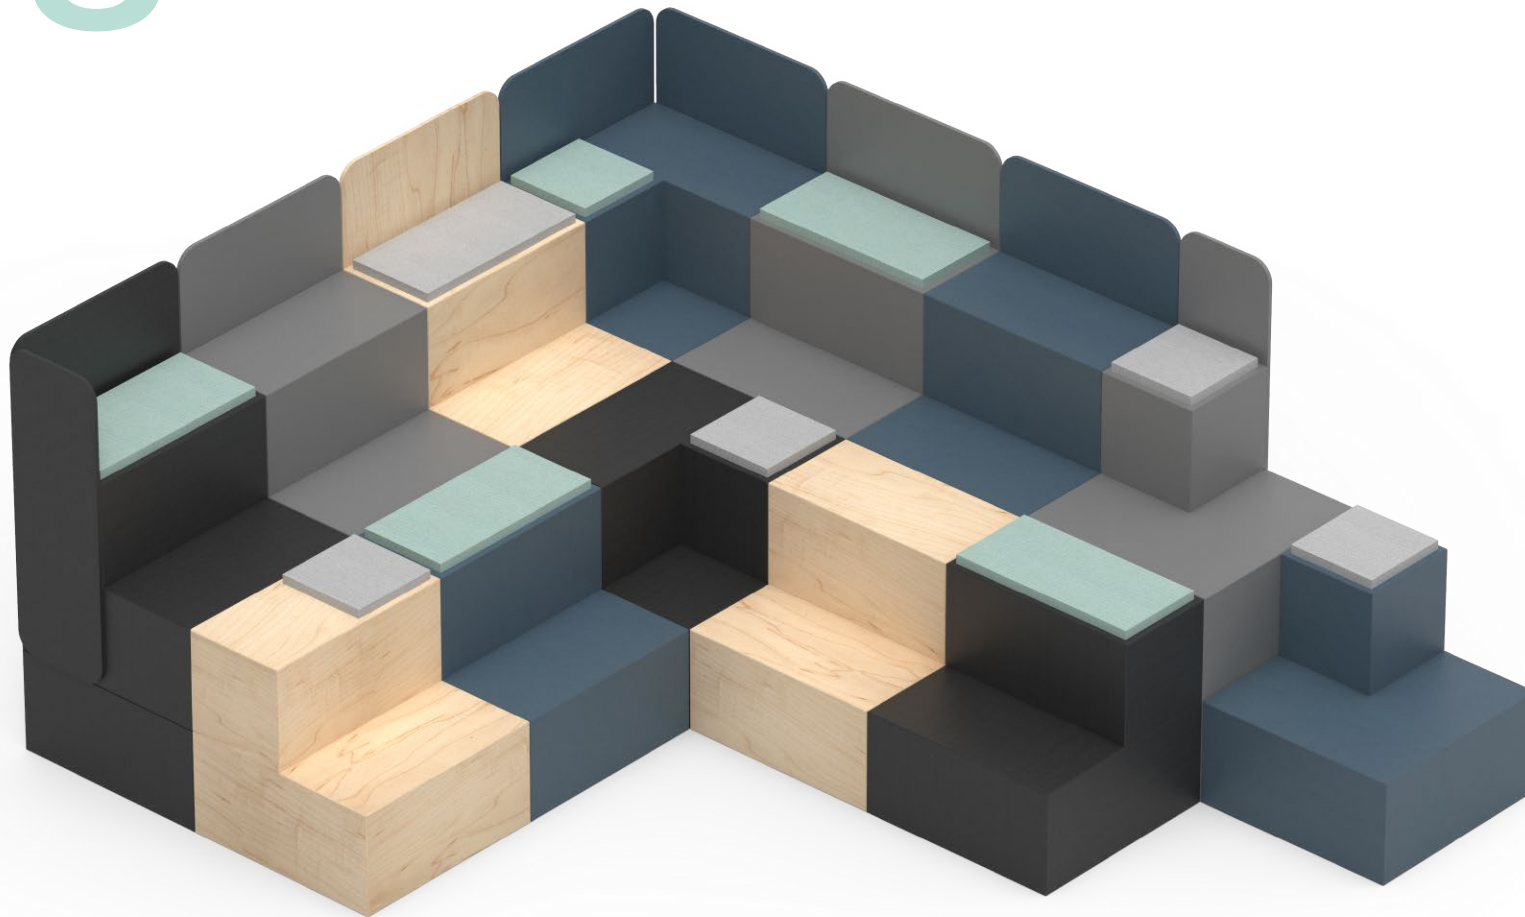

8

Overall Configuration Dimensions

4518mm(W) x 1800mm(H) x 3636mm(D)

Modules Used:

Module 1	x1
Module 2	x4
Module 5	x11
Module 6	x6
Module 8	x7
Large Back/Side Panel	x7
Small Back/Side Panel	x2
Double Seat Pad	x11
Single Seat Pad	x4

#huddlebox

workagile
MAKING SPACES AGILE