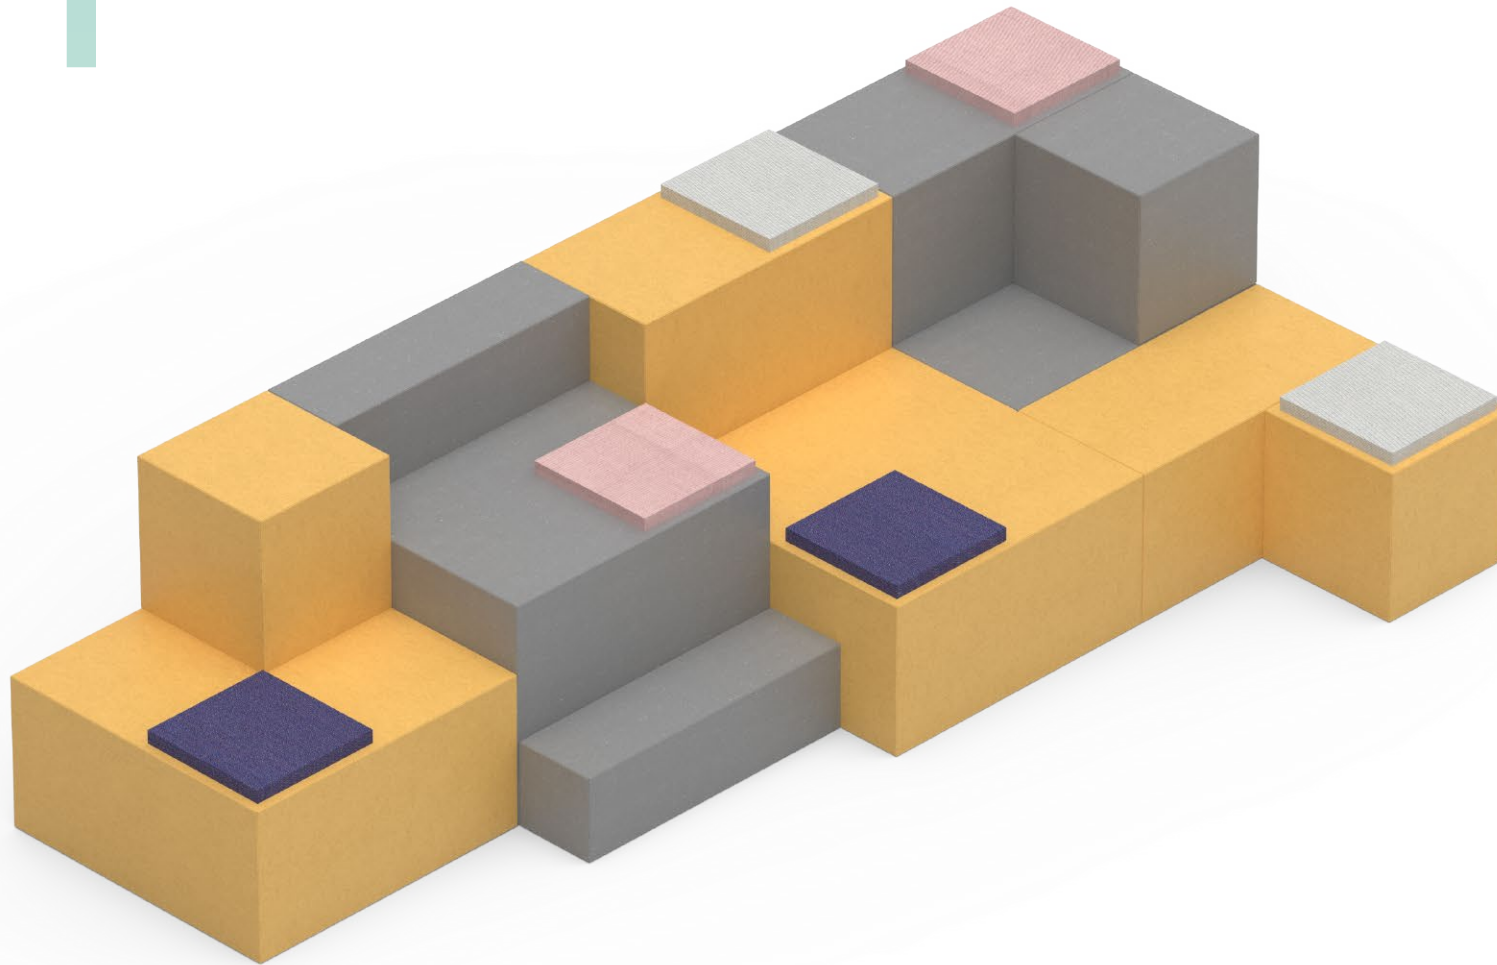

11

Modules Used:

Module 1	x2
Module 2	x3
Module 5	x3
Module 6	x3
Module 6.1	x1
Module 7	x1
Single Seat Pad	x6

Overall Configuration Dimensions

1800mm(W) x 900mm (H) x 3600(D)

#huddlebox