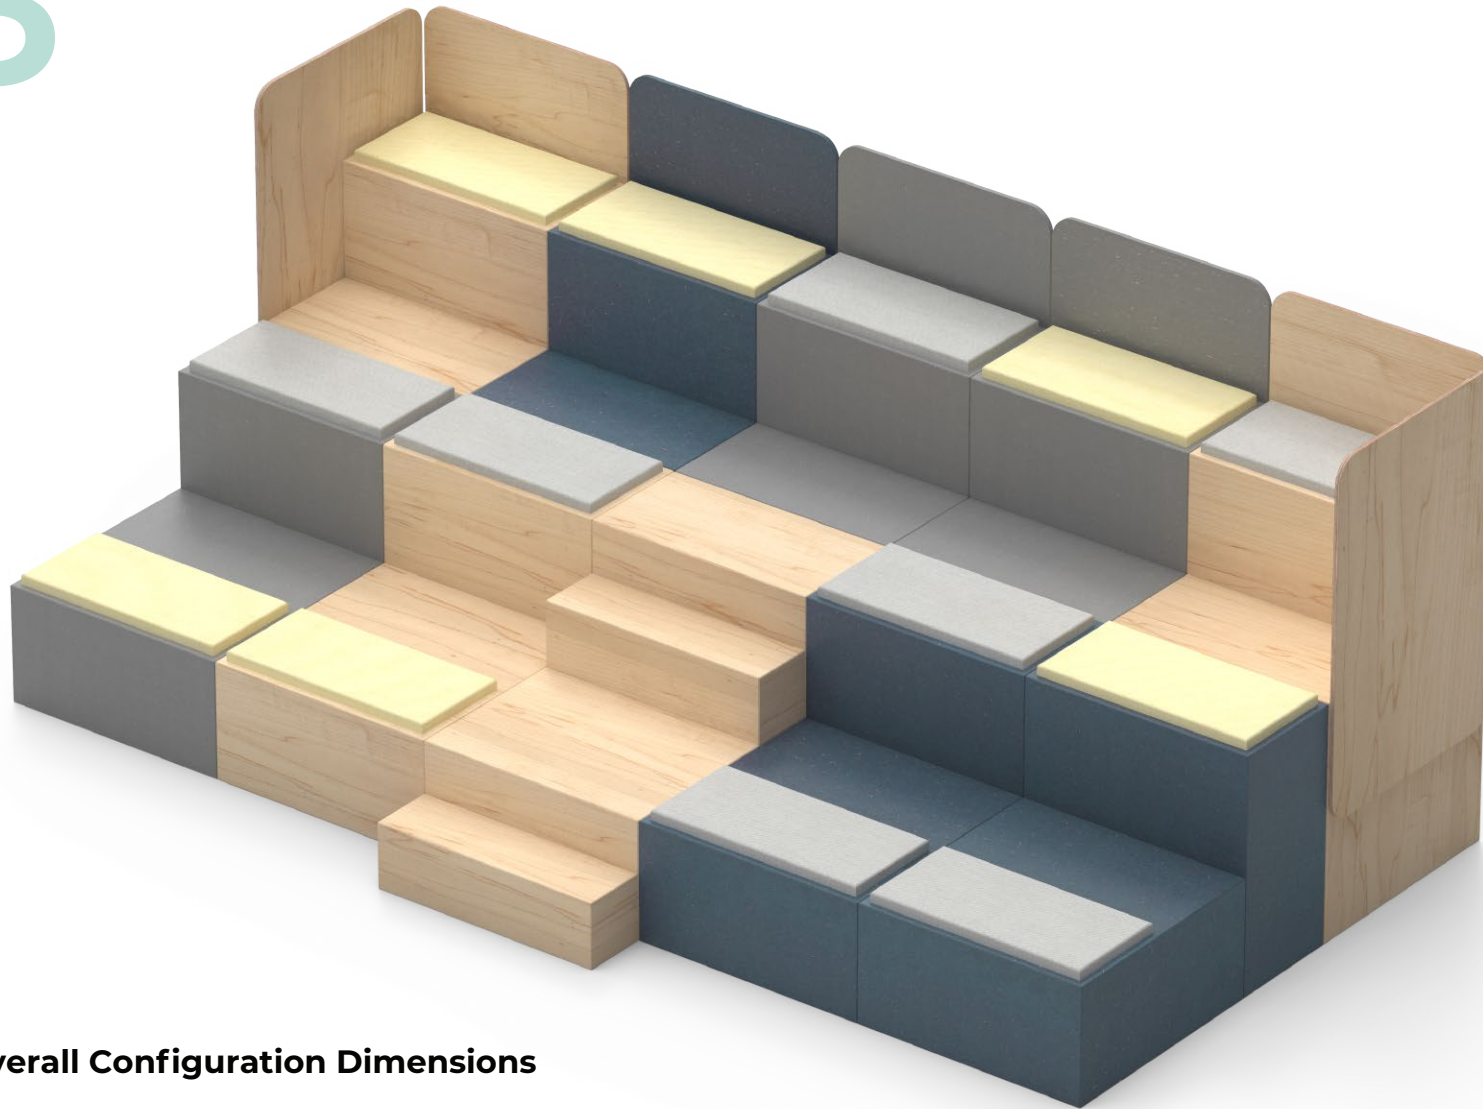

3

Overall Configuration Dimensions

2493mm(W) x 1800mm(H) x 4536mm(D)

Modules Used:

Module 1	x2
Module 5	x3
Module 6	x5
Module 6.1	x5
Module 8	x5
Large Back/Side Panel	x7
Double Seat Pad	x13