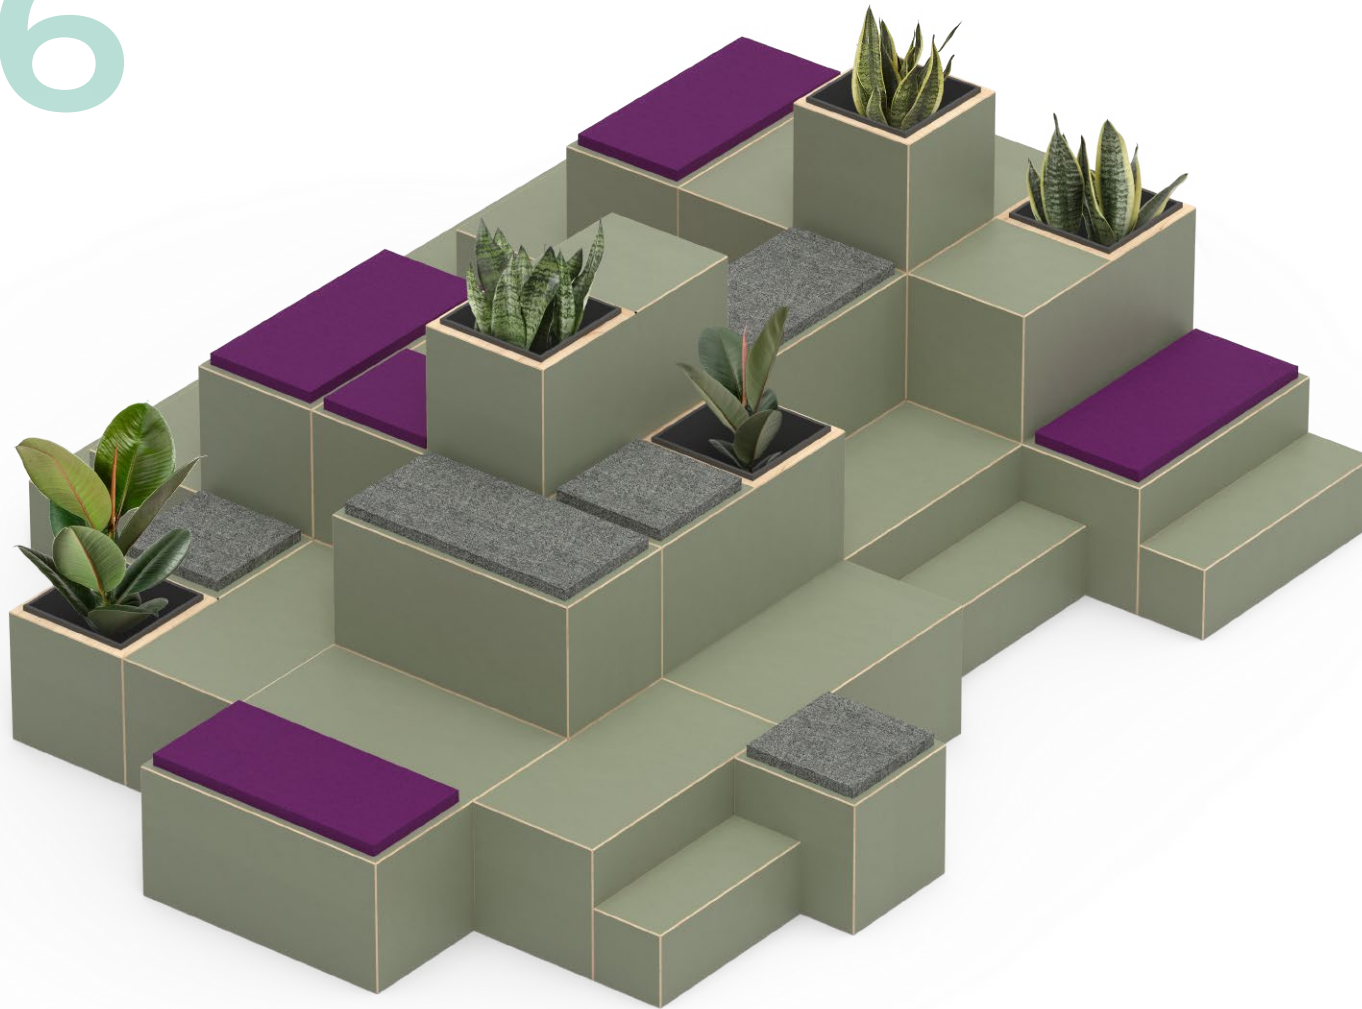

6

Overall Configuration Dimensions

=3400mm(W) x 1350mm(H) x 4050mm(D)

Modules Used:

Module 1	x5
Module 2	x6
Module 3 Planter	x5
Module 5	x7
Module 6	x6
Module 6.1	x3
Double Seat Pad	x7
Single Seat Pad	x4
Elephant Tongue Artificial Plant	x3
Elephant Ears Artificial Plant	x2