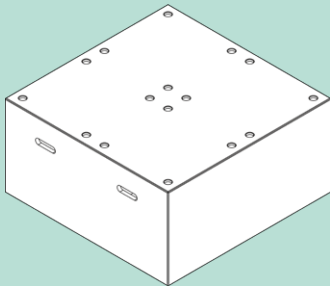

MODULE 2

450x450x450mm

MODULE 3

450x450x450mm

MODULE 5

450x450x900mm

MODULE 6

450x900x900mm

MODULE 6.1

900x450x900mm

MODULE 8

900x900x900mm

Specification

- HANDLE CUT OUT TO AID HANDLING
- LOCATOR HOLES FOR RE-STACKING AND RE-CONFIGURING
- ADJUSTABLE FEET AS STANDARD ON ALL MODULES & SEAT PADS

Accessories

SINGLE SEAT PAD

400x400x50mm

DOUBLE SEAT PAD

850x400x50mm

TROLLEY

1105x510x770mm

Finishes

Fibreboard Options