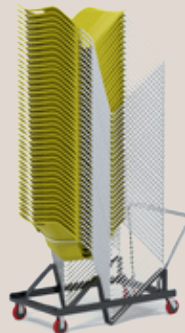

# Dimensions & Finishes

seat

upholstered seat  
pad available

stacking trolley available  
(stacks 40 chairs high)

sled frame

other RAL finishes as special