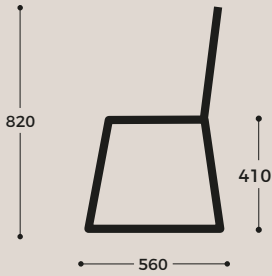

# Dimensions & Finishes

seat

upholstered seat  
pad available

stacking trolley available  
(stacks 40 chairs high)

sled frame

other RAL finishes as special