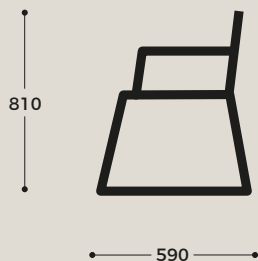

workagile

MAKING SPACES AGILE

Touch

Specifications

work-agile.com

Dimensions & Finishes

seat upholstery

fabric Bands 1, 2 and 3 available,
contact us for options available
and sample swatches.