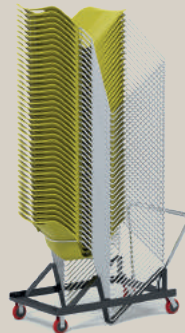

# Dimensions & Finishes

seat

upholstered seat  
pad available

stacking trolley available  
(stacks 40 chairs high)

legs

chrome

other RAL finishes as special