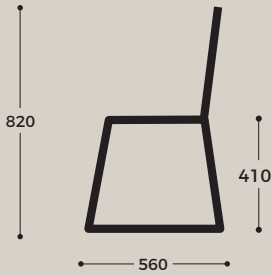

# Dimensions & Finishes

seat

upholstered seat  
pad available

stacking trolley available  
(stacks 40 chairs high)

legs

chrome

other RAL finishes as special