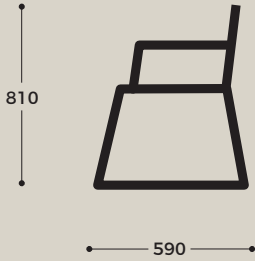

workagile

MAKING SPACES AGILE

Specifications

work-agile.com

Dimensions & Finishes

seat upholstery

fabric Bands 1, 2 and 3 available,
contact us for options available
and sample swatches.

Typical Upholstery Options include: Camira, Kvadrat, Gabrielle, Chieftain, ROMO, Agua and hundreds more! Contact us for more information.