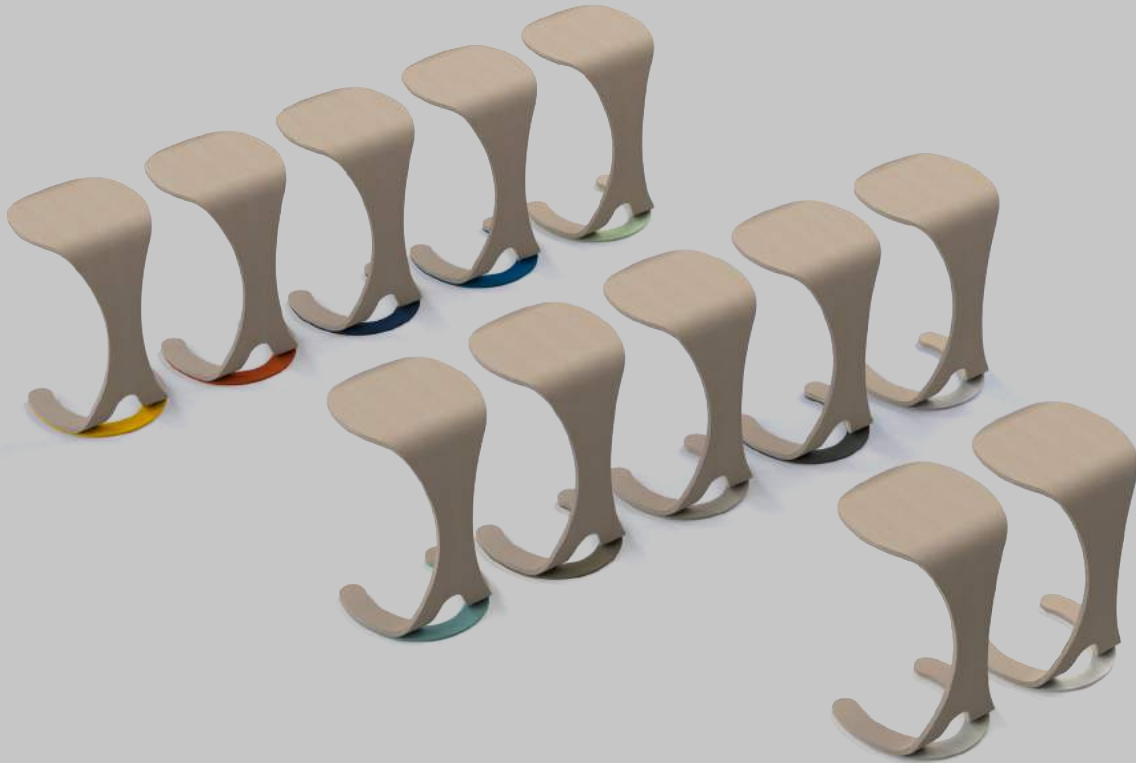

workagile

MAKING SPACES AGILE

Neena

Specifications

work-agile.com

Dimensions

Work surfaces

Matte lacquered birch plywood,
With white pigment.

Plywhite

Base

Powdercoated 5mm
Mild steel base.

black
powder
coated

other RAL finishes as special

RAL 1023 - Warm Yellow

RAL 2001 - Burnt Orange

RAL 5003 - Sapphire