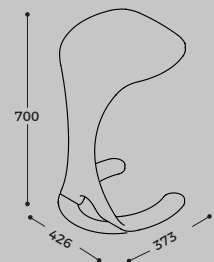

workagile

MAKING SPACES AGILE

Neena

Specifications

work-agile.com

Dimensions

Work surfaces

Matte lacquered birch plywood,
With white pigment.