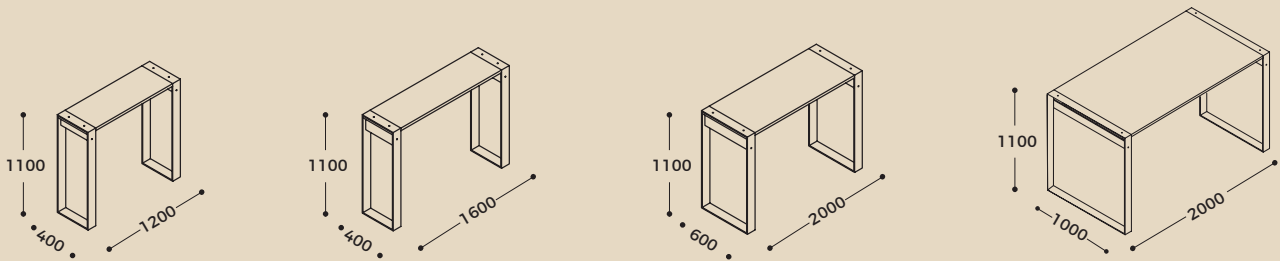

workagile

MAKING SPACES AGILE

Haag

Specifications

work-agile.com

750 table

1100 high table

Bench

750 table

1100 high table

Bench

Work surfaces

Solid wood

ash

oak

Solid wood stained