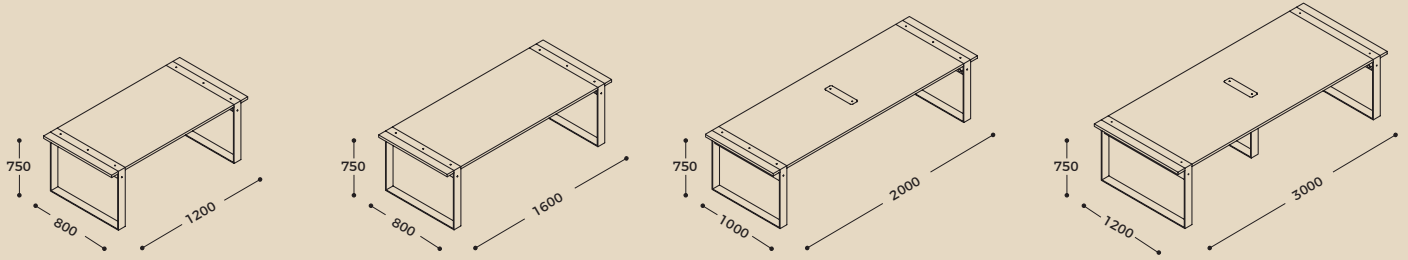

workagile

MAKING SPACES AGILE

Haag

Specifications

work-agile.com

750 table

1100 high table

Bench

750 table

1100 high table

Bench

Work surfaces

Solid wood

ash

oak

Solid wood stained