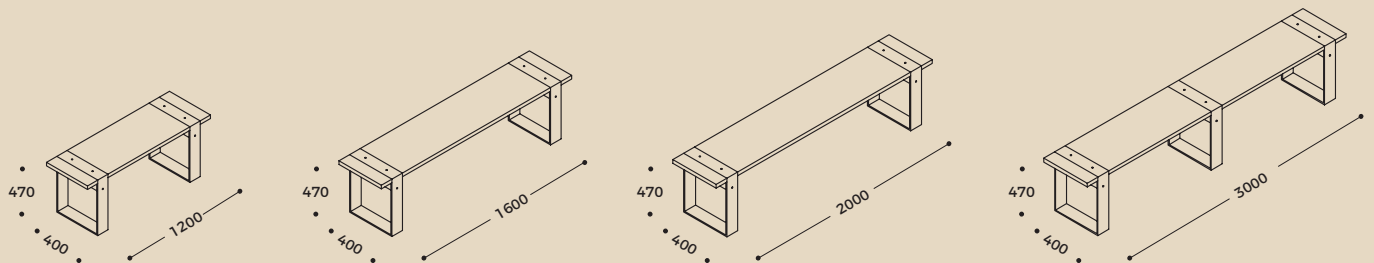

workagile

MAKING SPACES AGILE

Haag

Specifications

work-agile.com

750 table

1100 high table

Bench

750 table

1100 high table

Bench

Work surfaces

Solid wood

ash

oak

Solid wood stained