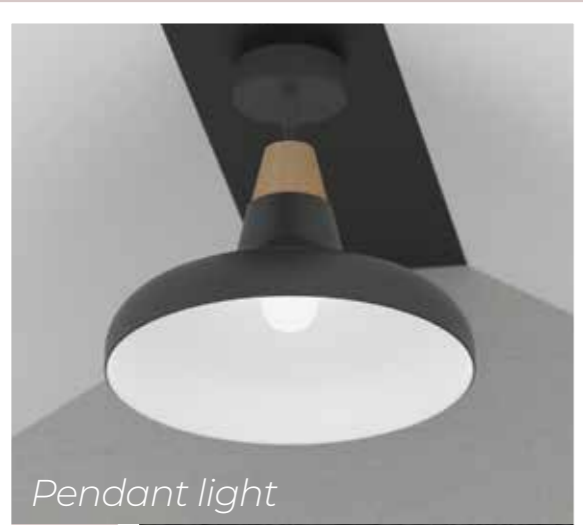

BLACK
Standard

OTHER RAL
Special

Other laminates are available - POA

Finishing touches

Lighting and power options, including the below, are available with all modules

Pendant light

Power module

Spot light