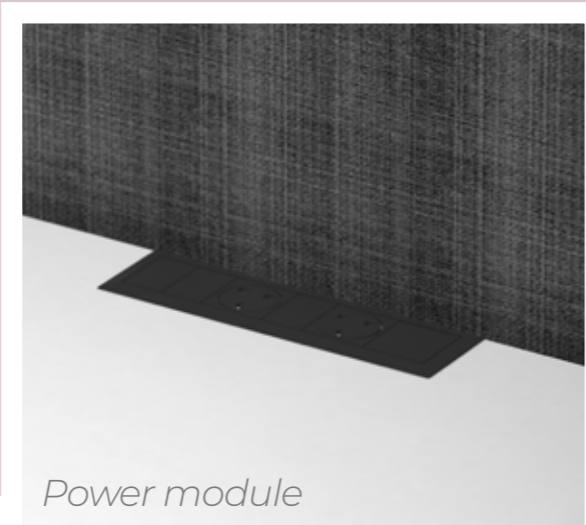

BLACK
Standard

OTHER RAL
Special

Other laminates are available - POA

Finishing touches

Lighting and power options, including the below, are available with all modules

Pendant light

Power module

Spot light

LED strip

Fabric Options (for seats, interior & back panels)

Band 1

Citadel
Phoenix
Rivet
Era
Target
Gravity
Advantage

Manhattan
Canopy
Xtreme
Sprint
Chateau
Vita

Band 2

Urban
X2
Xtreme CS
Manila
Main Line Plus
Aspect
Patina
Main Line Flax
Honeycomb
Halcyon - Aspen
Halcyon - Blossom
Halcyon - Cedar
Nexus