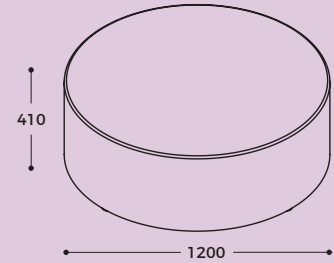

workagile

MAKING SPACES AGILE

Specifications

work-agile.com

Dimensions

Finishes

Seat upholstery

Fabric bands 1, 2 and 3 available,
Contact us for options available
And sample swatches.

Typical Upholstery Options include: Camira, Kvadrat, Gabrielle, Chieftain, ROMO, Agua and hundreds more! Contact us for more information.

Plastic feet as standard

Options

Castors

castors are available for 450 x 410 and 450 x 610 only