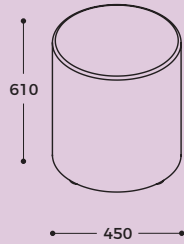

workagile

MAKING SPACES AGILE

Specifications

work-agile.com

Dimensions

Finishes

Seat upholstery

Fabric bands 1, 2 and 3 available,
Contact us for options available
And sample swatches.

Typical Upholstery Options include: Camira, Kvadrat, Gabrielle, Chieftain, ROMO, Agua and hundreds more! Contact us for more information.

Plastic feet as standard

Options

Castors

castors are available for 450 x 410 and 450 x 610 only