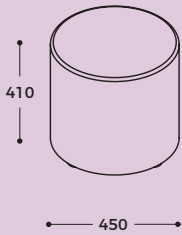

workagile

MAKING SPACES AGILE

Specifications

work-agile.com

Dimensions

Finishes

Seat upholstery

Fabric bands 1, 2 and 3 available,
Contact us for options available
And sample swatches.